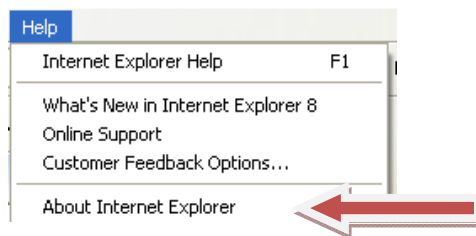

This will bring up a window showing your current version of Internet Explorer.